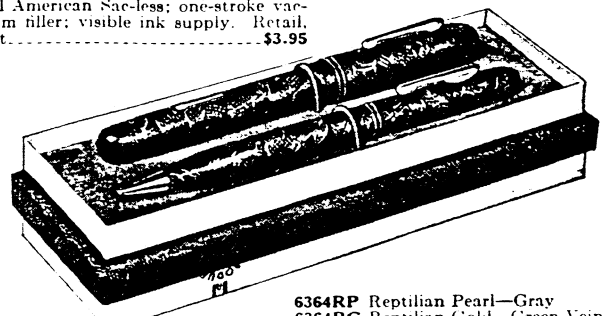

6364RP Reptilian Pearl—Gray
6364RG Reptilian Gold—Green Vein
6364RF Reptilian Foliage—Red Vein